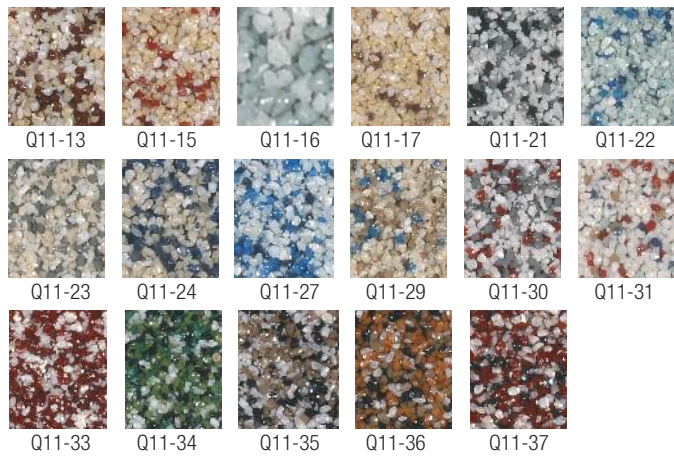

The samples shown are only close approximations and should not be used for specification purposes.
 Contact Dur-A-Flex to obtain actual samples for best color selection.

Standard Colors

Mica-Flake

All mica samples shown contain metallic flakes. Available in macro and micro sizes.

Earthstone Blends

Available in macro size only.

Quartz Blends

Macro Chip Blends

Micro Chip Blends

No one makes it easier to select, specify and install high performance flooring systems than Dur-A-Flex. Every step of the way, you'll experience superior customer service, professionalism and expertise as well as finely tuned processes—all the essentials which contribute to a solid business relationship.