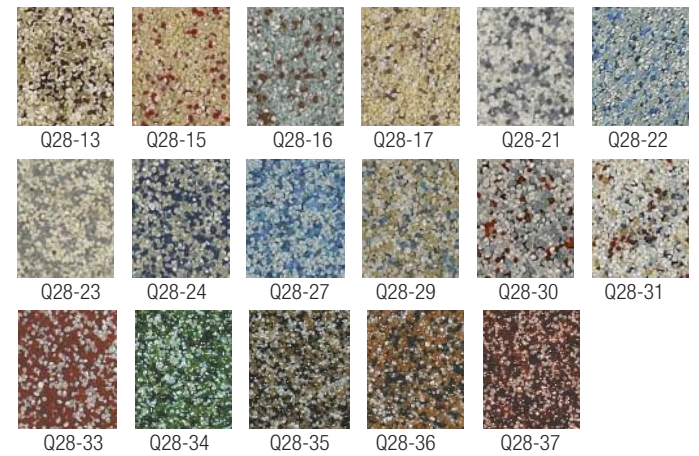

The samples shown are only close approximations and should not be used for specification purposes.
 Contact Dur-A-Flex to obtain actual samples for best color selection.

Standard Colors

Mica-Flake

All mica samples shown contain metallic flakes. Available in macro and micro sizes.

Earthstone Blends

Available in macro size only.

Quartz Blends

Macro Chip Blends

Micro Chip Blends

No one makes it easier to select, specify and install high performance flooring systems than Dur-A-Flex. Every step of the way, you'll experience superior customer service, professionalism and expertise as well as finely tuned processes—all the essentials which contribute to a solid business relationship.