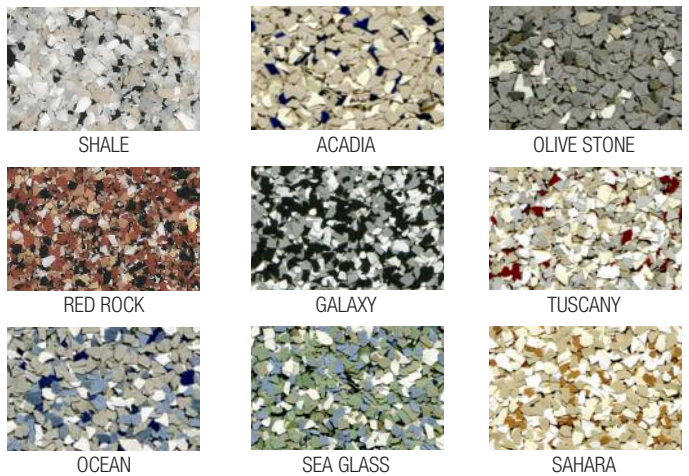

The samples shown are only close approximations and should not be used for specification purposes.
 Contact Dur-A-Flex to obtain actual samples for best color selection.

Standard Colors

Mica-Flake

All mica samples shown contain metallic flakes. Available in macro and micro sizes.

Earthstone Blends

Available in macro size only.

Quartz Blends

Macro Chip Blends

Micro Chip Blends

No one makes it easier to select, specify and install high performance flooring systems than Dur-A-Flex. Every step of the way, you'll experience superior customer service, professionalism and expertise as well as finely tuned processes—all the essentials which contribute to a solid business relationship.